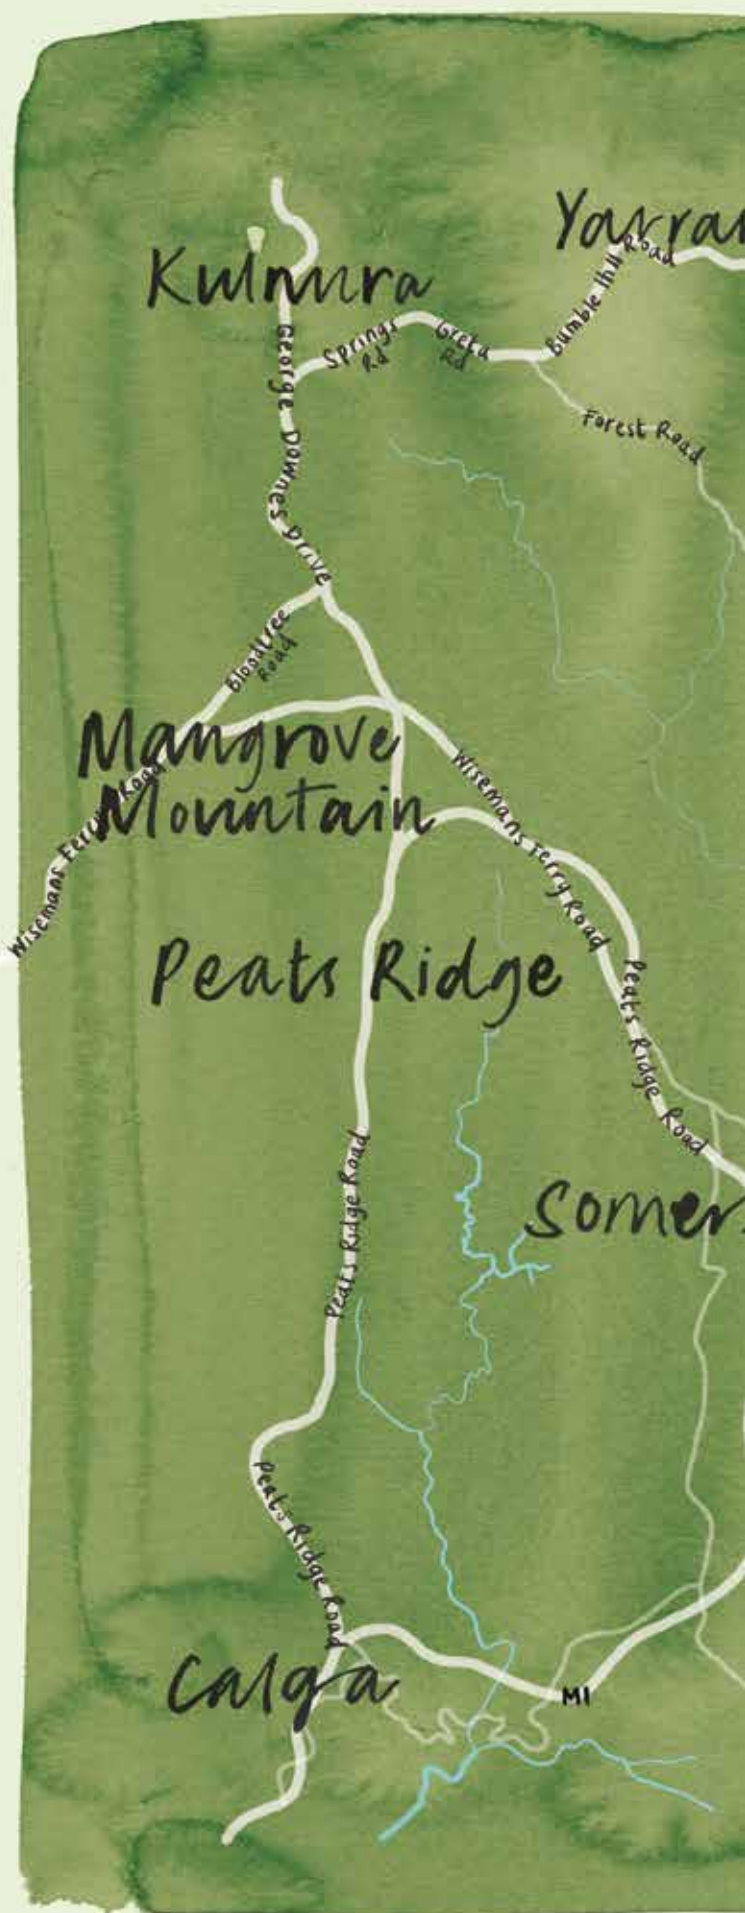

Map creation by: Cate James Illustration